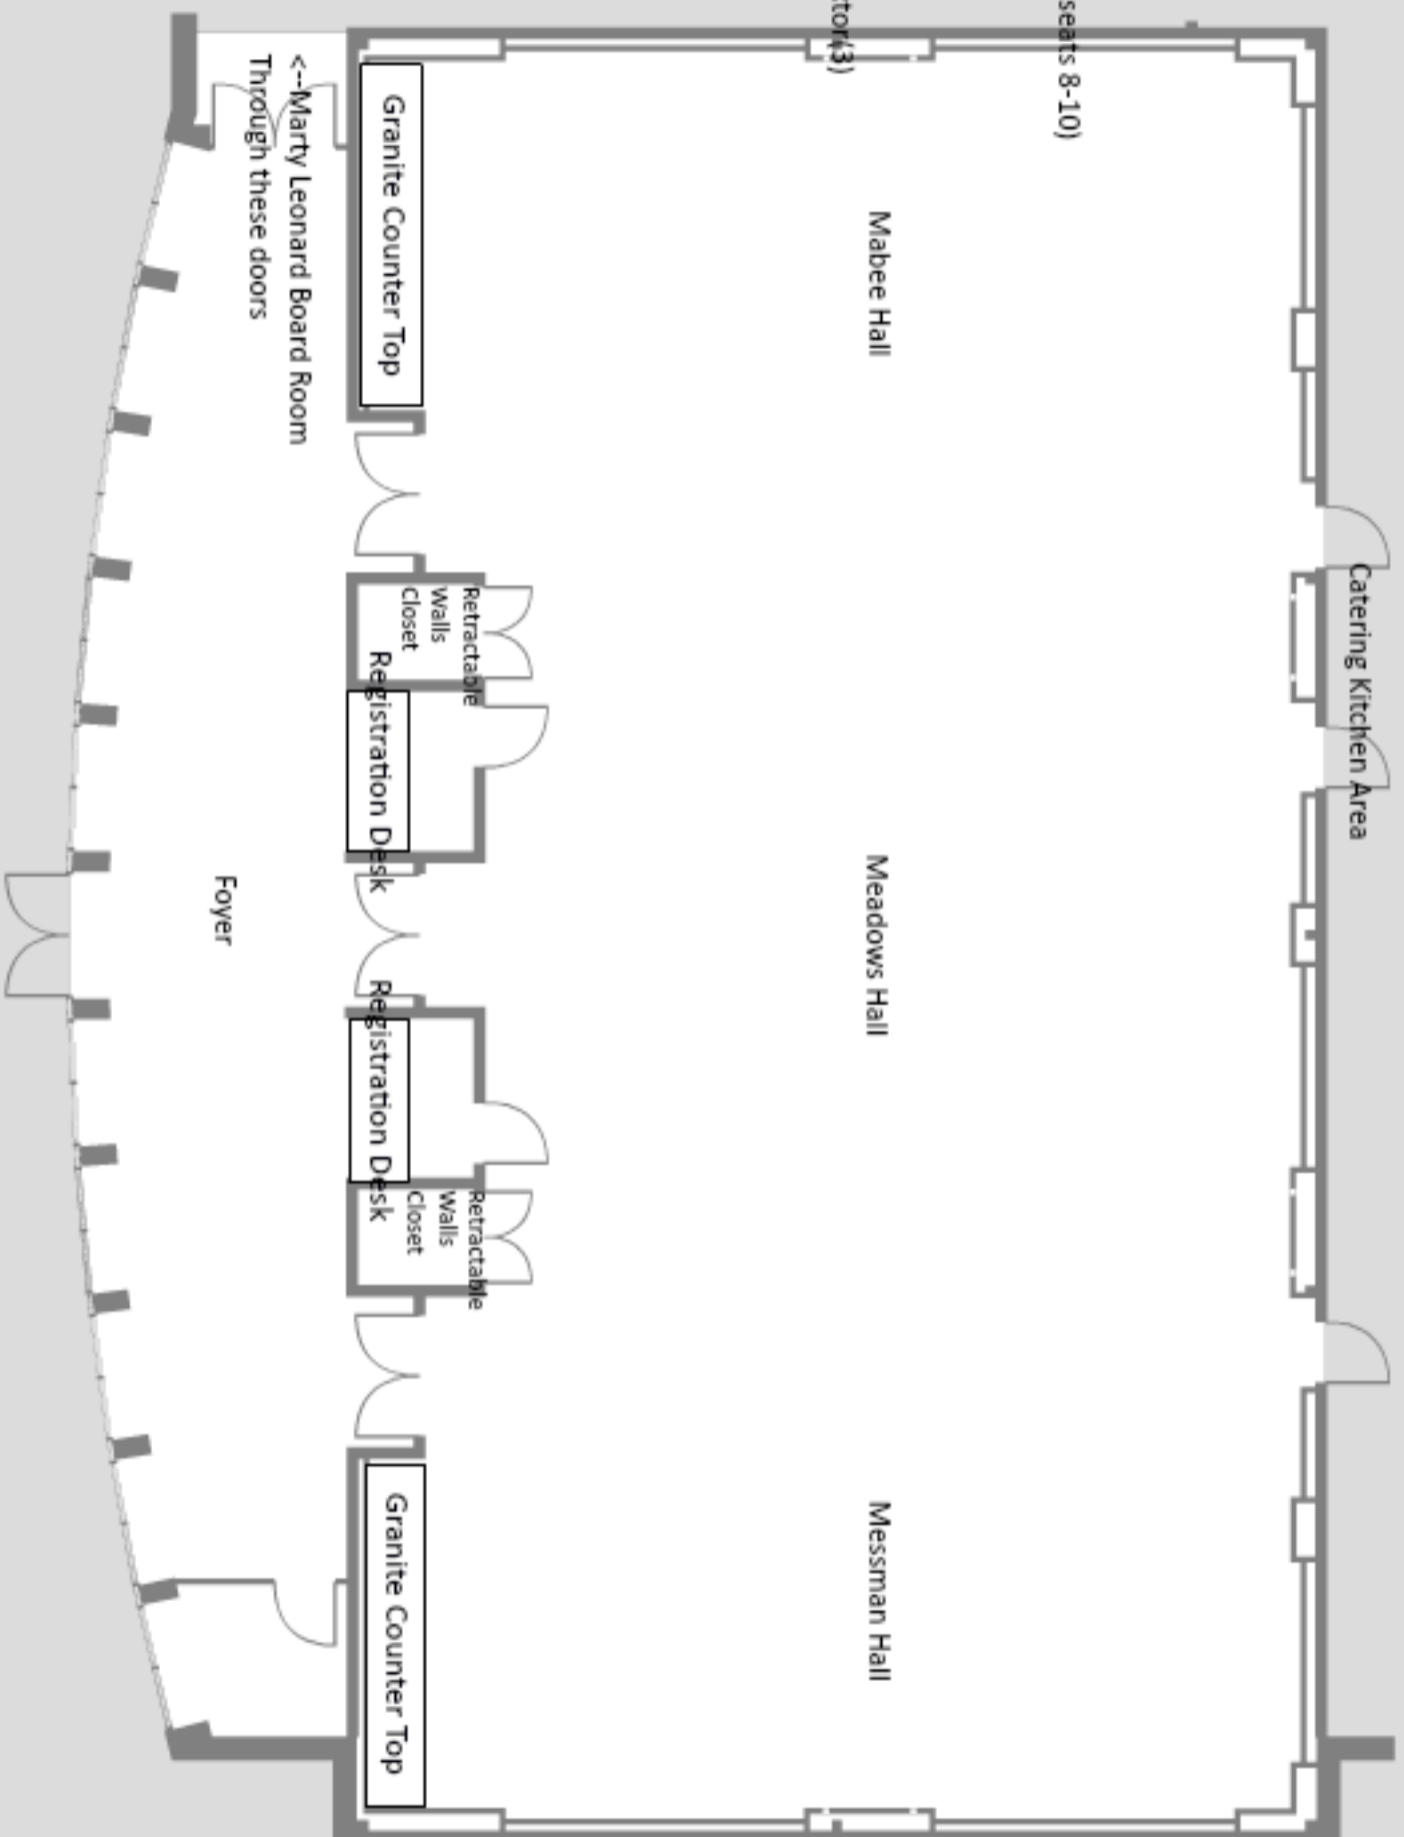

- Equipment:
- 22 Round 62" Tables(seats 8-10)
  - 200 Chairs
  - 78 Rectangle Tables
  - Podium
  - 3 Handheld Mics
  - 3 Lapel Mics
  - HDMI Cord for Projector(3)

- Room Set Up:
- # of chairs required:
  - # of Rec. Tables:
  - # of Round Tables:
  - Podium?
  - # of Mics required:
  - # of HDMI cords: